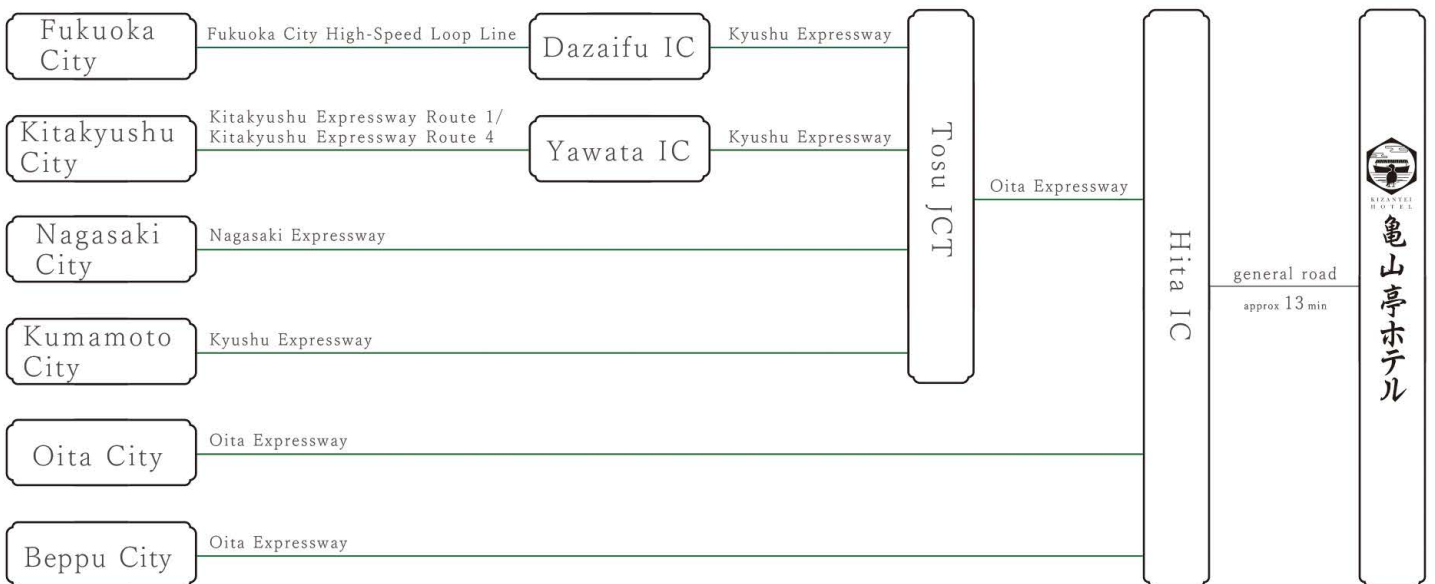

■ Guests coming by train

■ Guests coming by plane

■ Guests coming by car

亀山亭ホテル

KIZANTEI HOTEL

1-3-10, Kuma, Hita city, Oita, Japan 877-0044

TEL: +81-973-23-2191 FAX: +81-973-973-23-2194

Google Maps