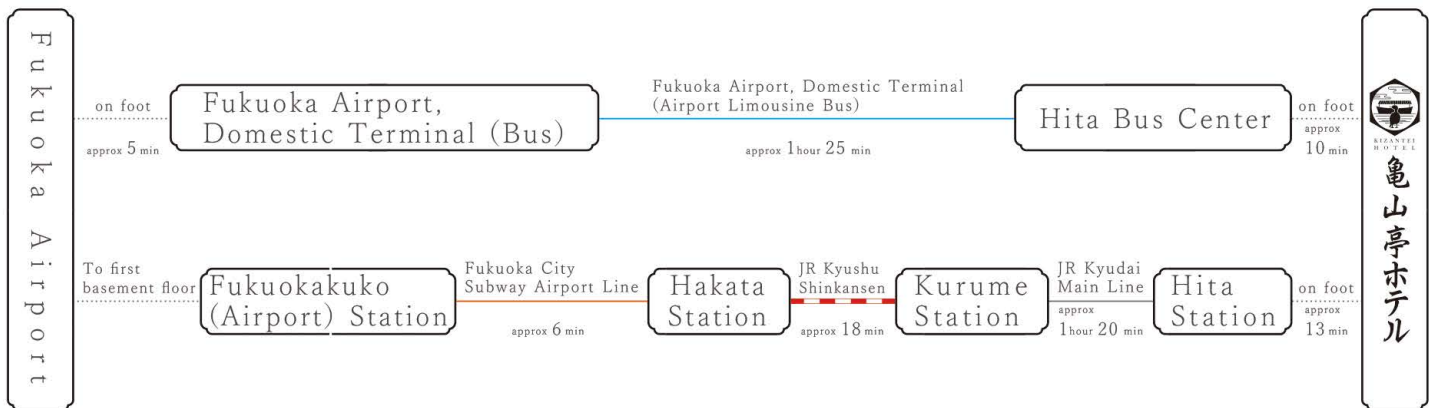

■ Guests coming by train

■ Guests coming by plane

■ Guests coming by car

亀山亭ホテル

KIZANTEI HOTEL

1-3-10, Kuma, Hita city, Oita, Japan 877-0044

TEL: +81-973-23-2191 FAX: +81-973-973-23-2194

Google Maps