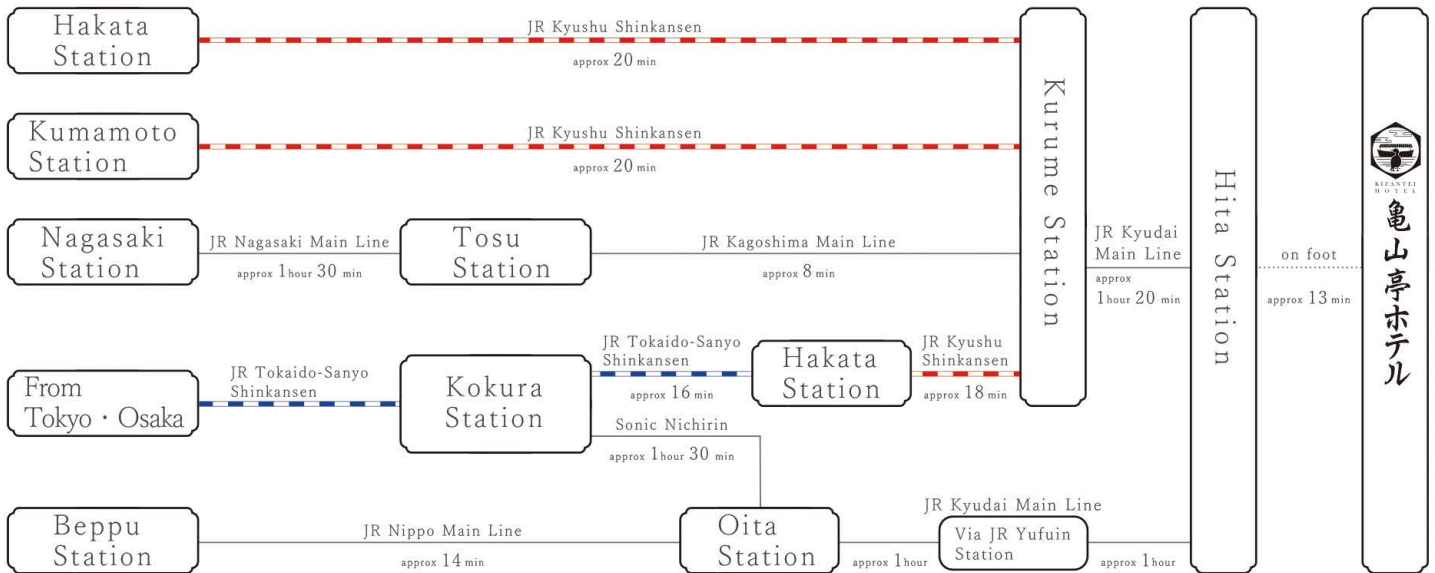

■ Guests coming by train

■ Guests coming by plane

■ Guests coming by car

亀山亭ホテル

KIZANTEI HOTEL

1-3-10, Kuma, Hita city, Oita, Japan 877-0044

TEL: +81-973-23-2191 FAX: +81-973-973-23-2194

Google Maps